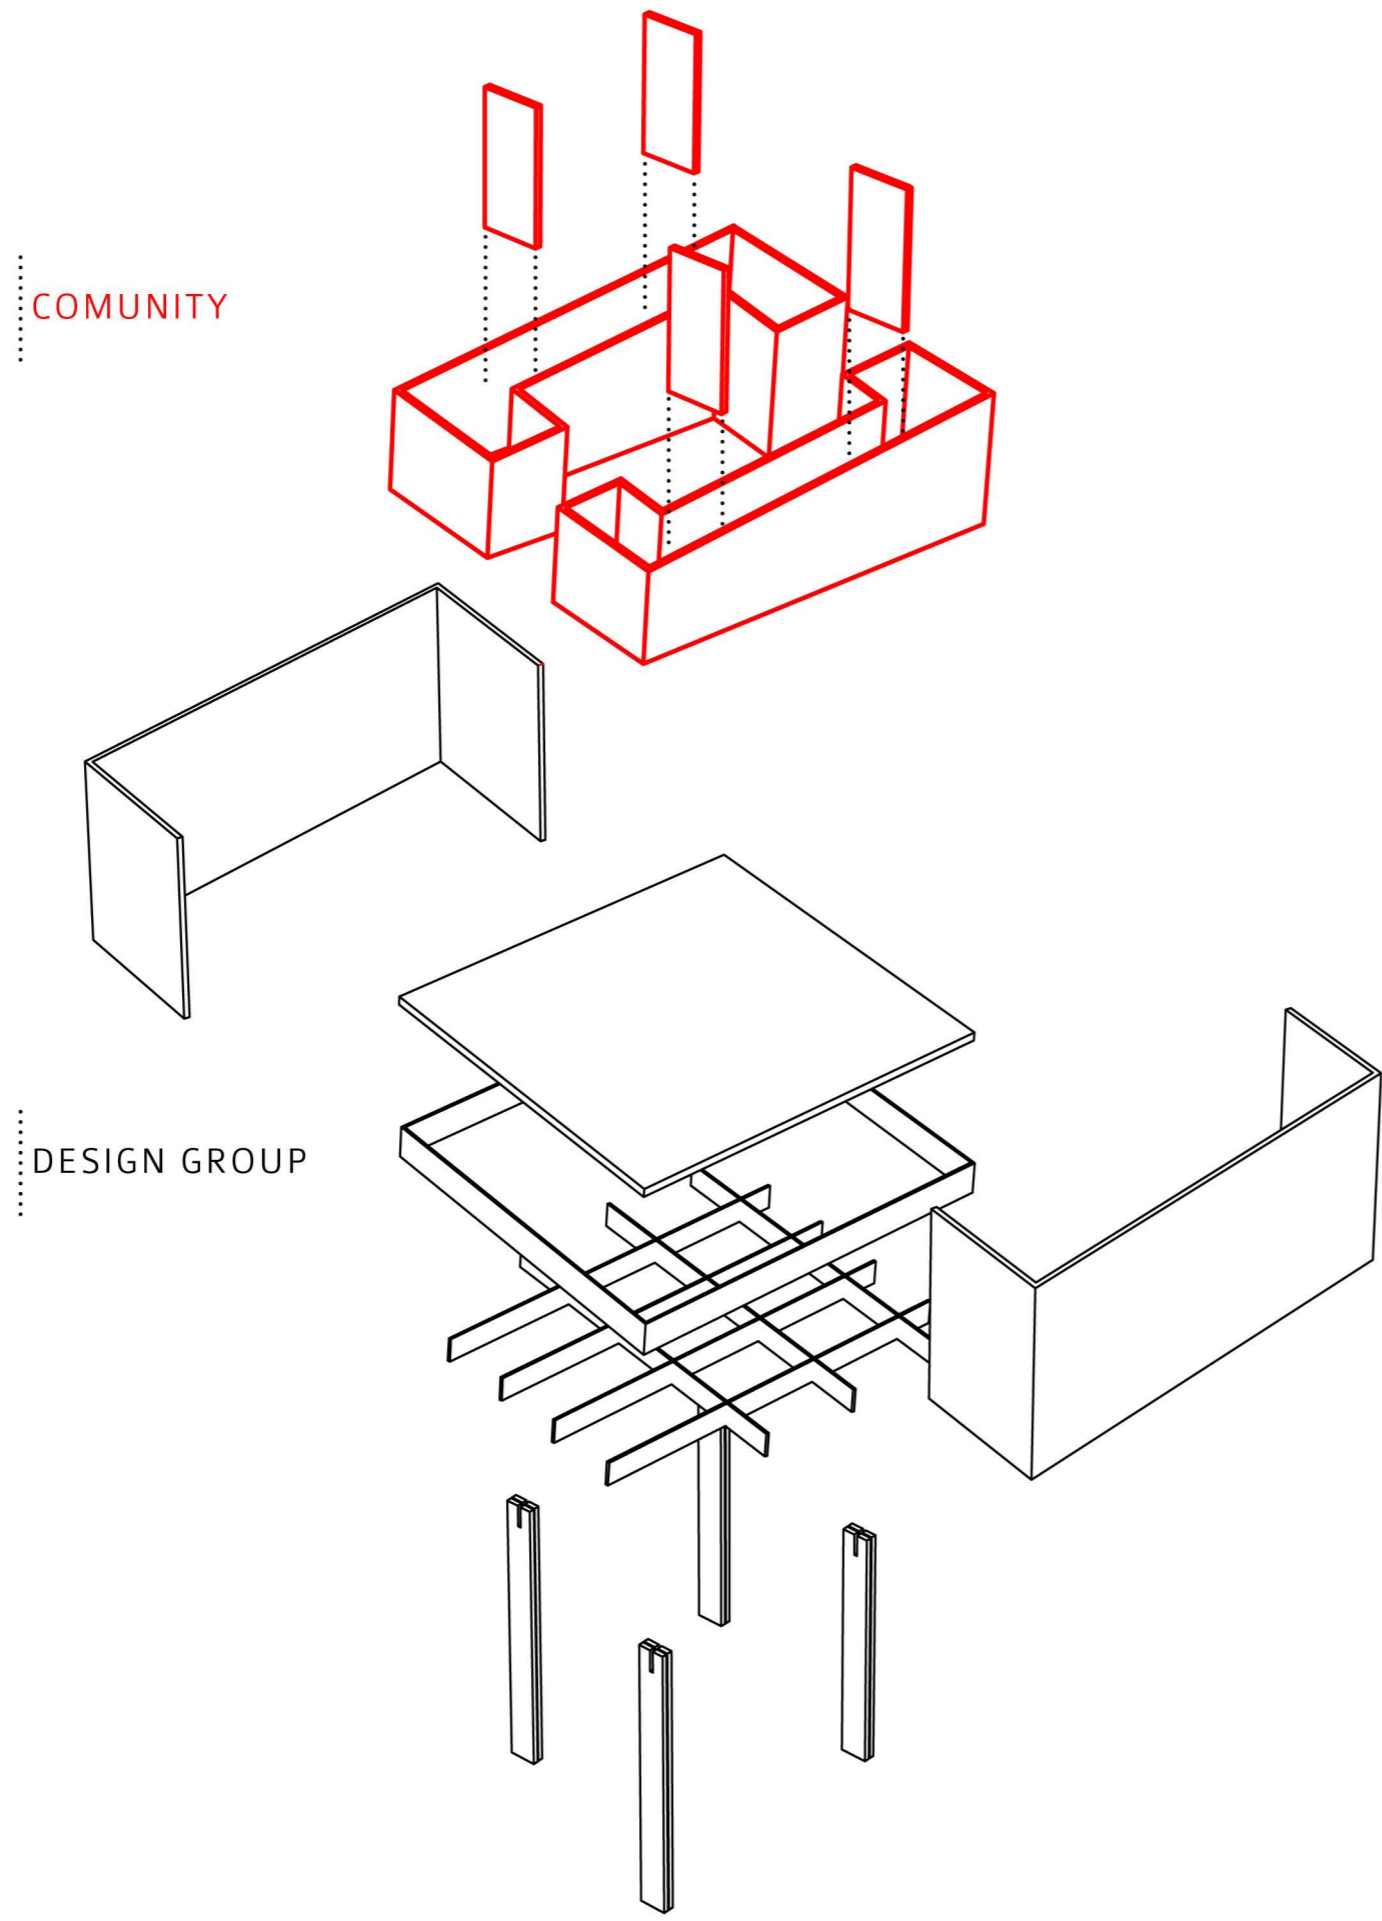

FLOATING TERRACES

DIMITRI ERISTAVI

S I T E

CONCEPT

MY CONCEPT IS TO CREATE THE LANDSCAPE FORMED BY 'FLOATING TERRACES' THAT WILL ACOMODATE ALLOTMENTS

TERRACE GARDENS IN NEPAL

THE IMPORTANT ASPECT OF THIS PROJECT IS THE INTERACTION BETWEEN THE DESIGN GROUP AND THE COMMUNITY. MY IDEA IS TO INVOLVE THE LOCAL COMMUNITY BOTH AS INDIVIDUALS AND AS GROUPS

UNION STREET URBAN ORCHARD

DEVELPMENT

CIRCULATION

HOVERING PLATFORM

SECTION THRU PLATFORM

DIAGRAM

STRATEGY

PRECEDENT STUDY

PORMETXETA SQUARE

HIGH LINE

HIGH LINE

V I S U A L S

VISUALS

ELEVATION

VISUALS