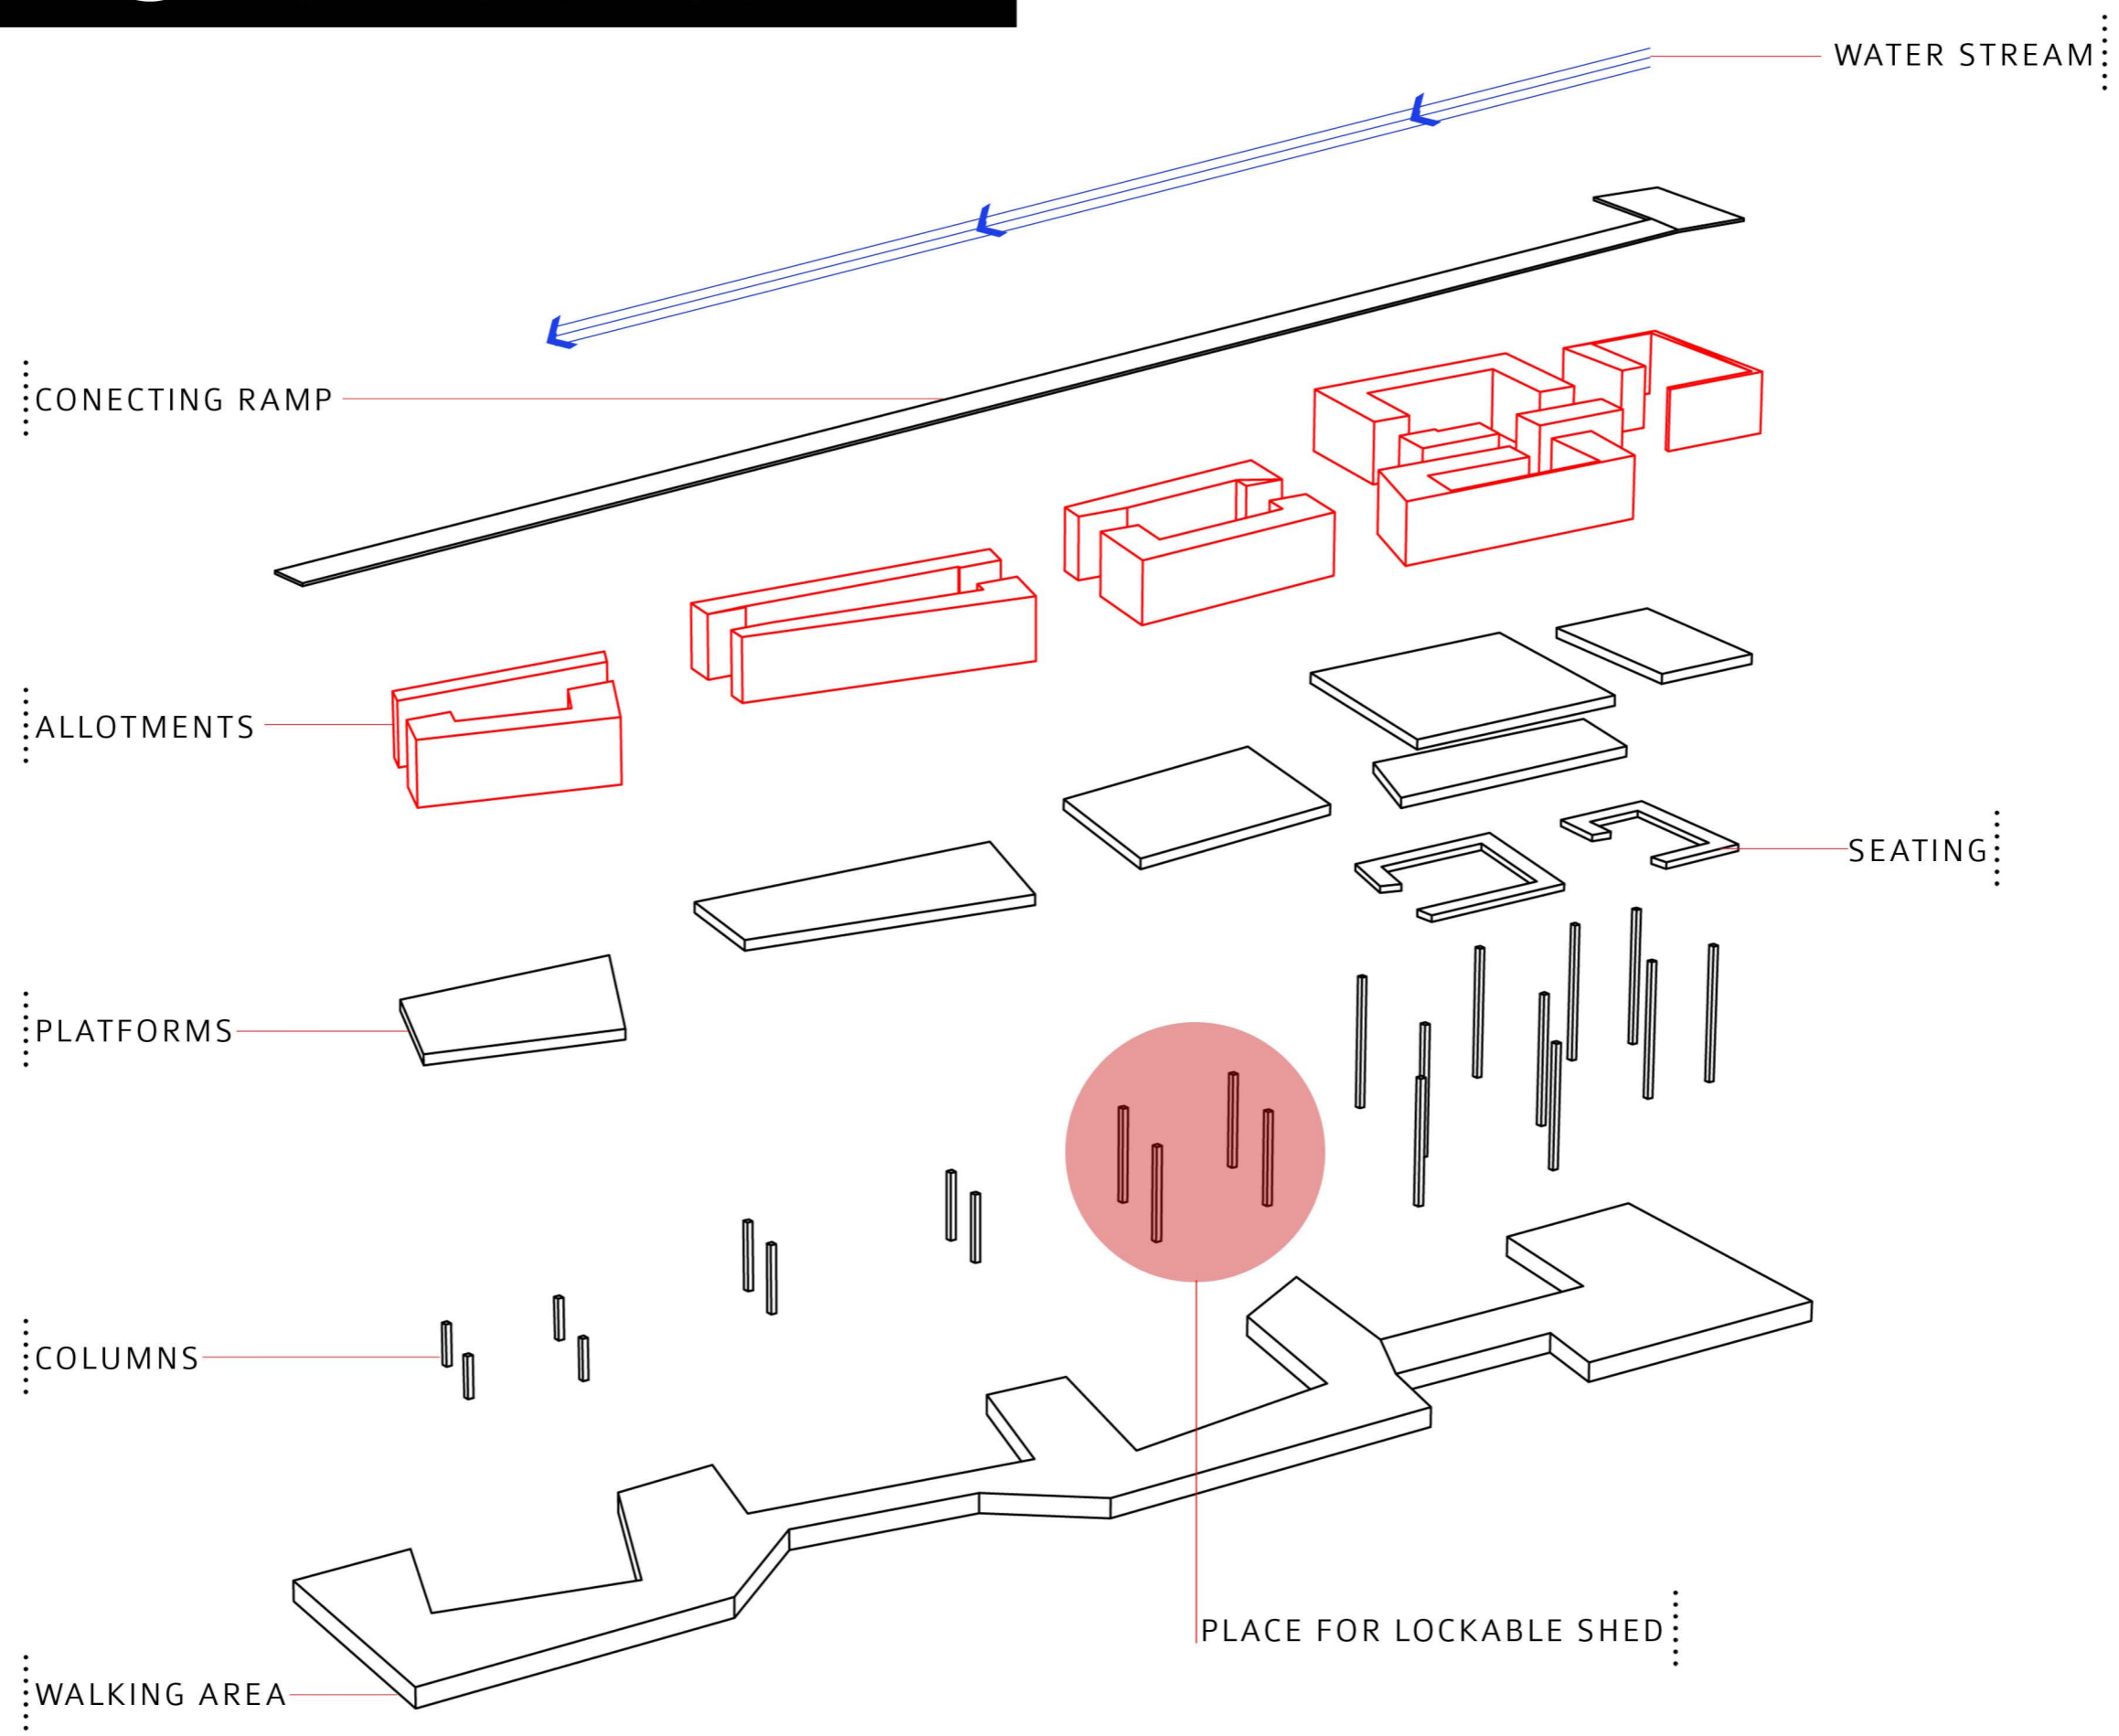

FLOATING TERRACES

DIMITRI ERISTAVI

S I T E

CONCEPT

MY CONCEPT IS TO CREATE THE LANDSCAPE FORMED BY 'FLOATING TERRACES' THAT WILL ACOMODATE ALLOTMENTS

TERRACE GARDENS IN NEPAL

THE IMPORTANT ASPECT OF THIS PROJECT IS THE INTERACTION BETWEEN THE DESIGN GROUP AND THE COMMUNITY. MY IDEA IS TO INVOLVE THE LOCAL COMMUNITY BOTH AS INDIVIDUALS AND AS GROUPS

UNION STREET URBAN ORCHARD

DEVELPMENT

CIRCULATION

HOVERING PLATFORM

SECTION THRU PLATFORM

DIAGRAM

STRATEGY

PRECEDENT STUDY

PORMETXETA SQUARE

HIGH LINE

HIGH LINE

V I S U A L S

VISUALS

ELEVATION

VISUALS