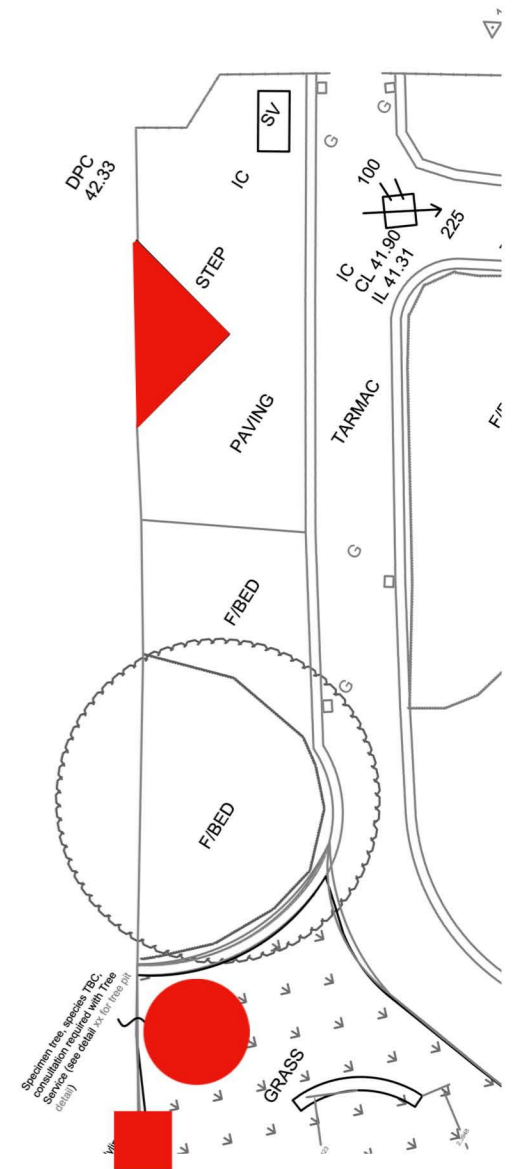

FLOATING TERRACES

DIMITRI ERISTAVI

S I T E

CONCEPT

MY CONCEPT IS TO CREATE THE LANDSCAPE FORMED BY 'FLOATING TERRACES' THAT WILL ACOMODATE ALLOTMENTS

TERRACE GARDENS IN NEPAL

THE IMPORTANT ASPECT OF THIS PROJECT IS THE INTERACTION BETWEEN THE DESIGN GROUP AND THE COMMUNITY. MY IDEA IS TO INVOLVE THE LOCAL COMMUNITY BOTH AS INDIVIDUALS AND AS GROUPS

UNION STREET URBAN ORCHARD

DEVELPMENT

CIRCULATION

HOVERING PLATFORM

SECTION THRU PLATFORM

DIAGRAM

STRATEGY

PRECEDENT STUDY

PORMETXETA SQUARE

HIGH LINE

HIGH LINE

V I S U A L S

VISUALS

ELEVATION

VISUALS