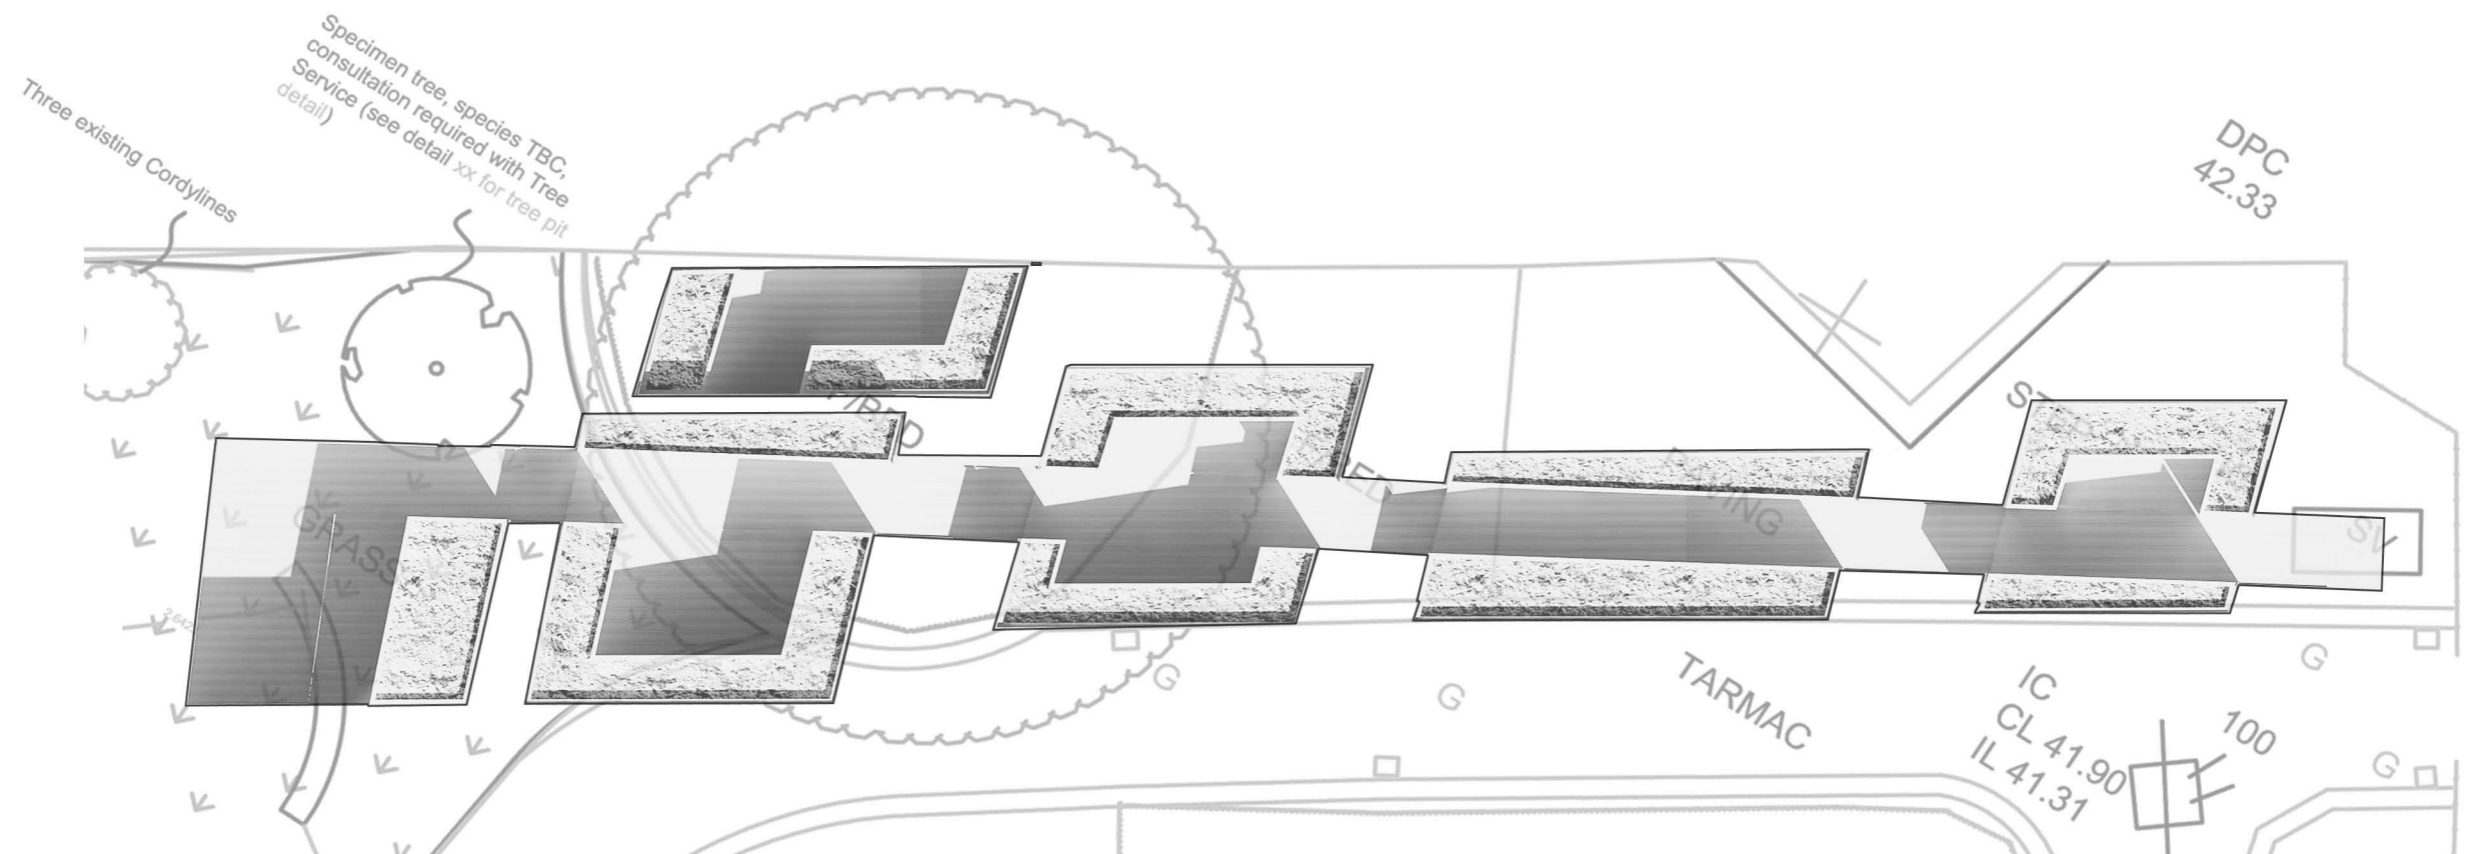

FLOATING TERRACES

DIMITRI ERISTAVI

S I T E

CONCEPT

MY CONCEPT IS TO CREATE THE LANDSCAPE FORMED BY 'FLOATING TERRACES' THAT WILL ACOMODATE ALLOTMENTS

TERRACE GARDENS IN NEPAL

THE IMPORTANT ASPECT OF THIS PROJECT IS THE INTERACTION BETWEEN THE DESIGN GROUP AND THE COMMUNITY. MY IDEA IS TO INVOLVE THE LOCAL COMMUNITY BOTH AS INDIVIDUALS AND AS GROUPS

UNION STREET URBAN ORCHARD

DEVELPMENT

CIRCULATION

HOVERING PLATFORM

SECTION THRU PLATFORM

DIAGRAM

STRATEGY

PRECEDENT STUDY

PORMETXETA SQUARE

HIGH LINE

HIGH LINE

V I S U A L S

VISUALS

ELEVATION

VISUALS